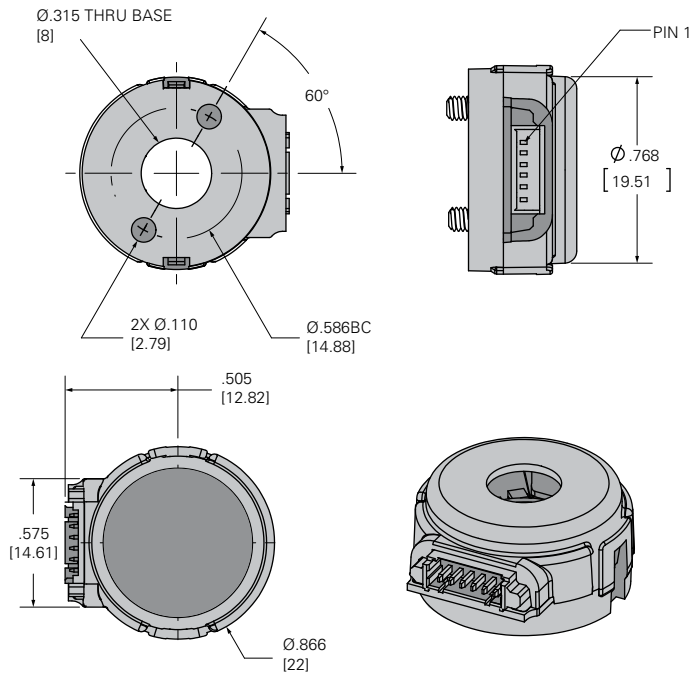

HYBRID LINEAR ACTUATORS

High Performance Stepper Motor Linear Actuators

ENCODER DIMENSIONS

NEMA Size 8

NEMA Sizes 11, 14, 17, 23